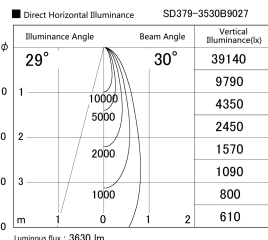

Item no. SD379-3530B9027

Series Name: AMMA Lens type Cylinder Tracklight (SD379)

Installation	Track mount
Type	Lens type tracklight : Cylinder type
Fixture wattage	32W
Beam angle	30deg
Color Temp.	2700K
CRI	Ra>90
Luminous	3628 lm
Body	Die-castaluminumalloy
Body finish	Black
Trim finish	Black
Reflector finish	N/A
IP Rate	IP20
Light source	COB module
Input Voltage	AC220~240V
Dimming Type	Non-Dimmable
Certificate	CE,CCC
Cut Hole	N/A