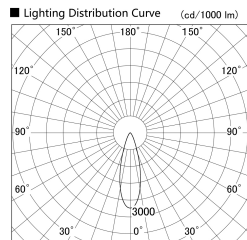

Item no. SD379-3530B9027

Series Name: AMMA Lens type Cylinder Tracklight (SD379)

Installation	Track mount
Type	Lens type tracklight : Cylinder type
Fixture wattage	32W
Beam angle	30deg
Color Temp.	2700K
CRI	Ra>90
Luminous	3628 lm
Body	Die-castaluminumalloy
Body finish	Black
Trim finish	Black
Reflector finish	N/A
IP Rate	IP20
Light source	COB module
Input Voltage	AC220~240V
Dimming Type	Non-Dimmable
Certificate	CE,CCC
Cut Hole	N/A