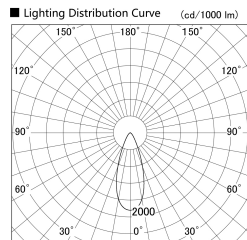

Item no. SD379-3540B9027

Series Name: AMMA Lens type Cylinder Tracklight (SD379)

Installation	Track mount
Type	Lens type tracklight : Cylinder type
Fixture wattage	32W
Beam angle	38deg
Color Temp.	2700K
CRI	Ra>90
Luminous	3553 lm
Body	Die-castaluminumalloy
Body finish	Black
Trim finish	Black
Reflector finish	N/A
IP Rate	IP20
Light source	COB module
Input Voltage	AC220~240V
Dimming Type	Non-Dimmable
Certificate	CE,CCC
Cut Hole	N/A