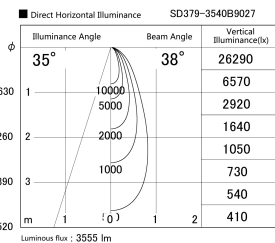

Item no. SD379-3540B9027

Series Name: AMMA Lens type Cylinder Tracklight (SD379)

Installation	Track mount
Type	Lens type tracklight : Cylinder type
Fixture wattage	32W
Beam angle	38deg
Color Temp.	2700K
CRI	Ra>90
Luminous	3553 lm
Body	Die-castaluminumalloy
Body finish	Black
Trim finish	Black
Reflector finish	N/A
IP Rate	IP20
Light source	COB module
Input Voltage	AC220~240V
Dimming Type	Non-Dimmable
Certificate	CE,CCC
Cut Hole	N/A