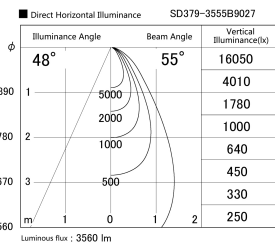

Item no. SD379-3555B9027

Series Name: AMMA Lens type Cylinder Tracklight (SD379)

Installation	Track mount
Type	Lens type tracklight : Cylinder type
Fixture wattage	32W
Beam angle	55deg
Color Temp.	2700K
CRI	Ra>90
Luminous	3558 lm
Body	Die-castaluminumalloy
Body finish	Black
Trim finish	Black
Reflector finish	N/A
IP Rate	IP20
Light source	COB module
Input Voltage	AC220~240V
Dimming Type	Non-Dimmable
Certificate	CE,CCC
Cut Hole	N/A