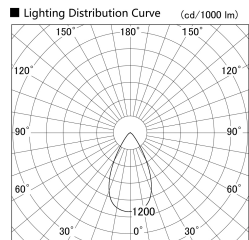

Item no. SD379-3555B9027

Series Name: AMMA Lens type Cylinder Tracklight (SD379)

Installation	Track mount
Type	Lens type tracklight : Cylinder type
Fixture wattage	32W
Beam angle	55deg
Color Temp.	2700K
CRI	Ra>90
Luminous	3558 lm
Body	Die-castaluminumalloy
Body finish	Black
Trim finish	Black
Reflector finish	N/A
IP Rate	IP20
Light source	COB module
Input Voltage	AC220~240V
Dimming Type	Non-Dimmable
Certificate	CE,CCC
Cut Hole	N/A