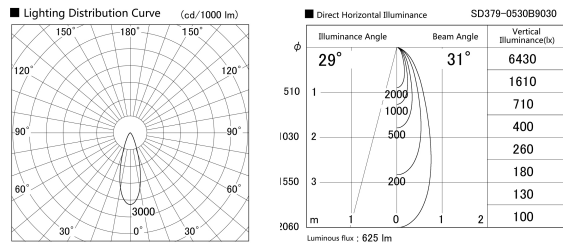

Item no. SD379-0530B9030

Series Name: AMMA Lens type Cylinder Tracklight (SD379)

Installation	Track mount
Type	Lens type tracklight : Cylinder type
Fixture wattage	6W
Beam angle	31deg
Color Temp.	3000K
CRI	Ra>90
Luminous	624.12055641422 lm
Body	Die-castaluminumalloy
Body finish	Black
Trim finish	Black
Reflector finish	N/A
IP Rate	IP20
Light source	COB module
Input Voltage	AC220~240V
Dimming Type	Non-Dimmable
Certificate	CE,CCC
Cut Hole	N/A