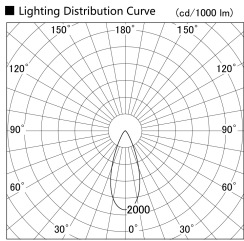

Item no. SD379-0540B9030

Series Name: AMMA Lens type Cylinder Tracklight (SD379)

Installation	Track mount
Type	Lens type tracklight : Cylinder type
Fixture wattage	6W
Beam angle	40deg
Color Temp.	3000K
CRI	Ra>90
Luminous	644.05255023184 lm
Body	Die-castaluminumalloy
Body finish	Black
Trim finish	Black
Reflector finish	N/A
IP Rate	IP20
Light source	COB module
Input Voltage	AC220~240V
Dimming Type	Non-Dimmable
Certificate	CE,CCC
Cut Hole	N/A