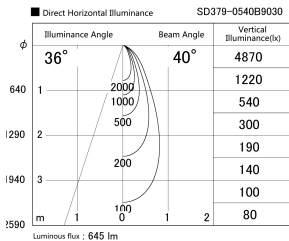

Item no. SD379-0540B9030

Series Name: AMMA Lens type Cylinder Tracklight (SD379)

Installation	Track mount
Type	Lens type tracklight : Cylinder type
Fixture wattage	6W
Beam angle	40deg
Color Temp.	3000K
CRI	Ra>90
Luminous	644.05255023184 lm
Body	Die-castaluminumalloy
Body finish	Black
Trim finish	Black
Reflector finish	N/A
IP Rate	IP20
Light source	COB module
Input Voltage	AC220~240V
Dimming Type	Non-Dimmable
Certificate	CE,CCC
Cut Hole	N/A