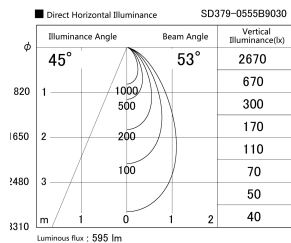

Item no. SD379-0555B9030

Series Name: AMMA Lens type Cylinder Tracklight (SD379)

Installation	Track mount
Type	Lens type tracklight : Cylinder type
Fixture wattage	6W
Beam angle	53deg
Color Temp.	3000K
CRI	Ra>90
Luminous	596.71406491499 lm
Body	Die-castaluminumalloy
Body finish	Black
Trim finish	Black
Reflector finish	N/A
IP Rate	IP20
Light source	COB module
Input Voltage	AC220~240V
Dimming Type	Non-Dimmable
Certificate	CE,CCC
Cut Hole	N/A