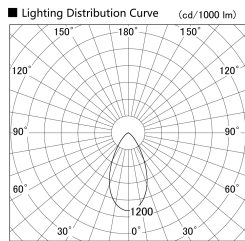

Item no. SD379-0555B9030

Series Name: AMMA Lens type Cylinder Tracklight (SD379)

Installation	Track mount
Type	Lens type tracklight : Cylinder type
Fixture wattage	6W
Beam angle	53deg
Color Temp.	3000K
CRI	Ra>90
Luminous	596.71406491499 lm
Body	Die-castaluminumalloy
Body finish	Black
Trim finish	Black
Reflector finish	N/A
IP Rate	IP20
Light source	COB module
Input Voltage	AC220~240V
Dimming Type	Non-Dimmable
Certificate	CE,CCC
Cut Hole	N/A