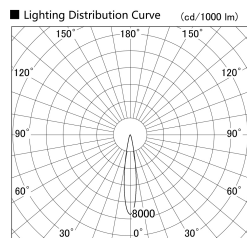

Item no. SD379-0715B9030

Series Name: AMMA Lens type Cylinder Tracklight (SD379)

Installation	Track mount
Type	Lens type tracklight : Cylinder type
Fixture wattage	7.5W
Beam angle	17deg
Color Temp.	3000K
CRI	Ra>90
Luminous	598.65889830509 lm
Body	Die-castaluminumalloy
Body finish	Black
Trim finish	Black
Reflector finish	N/A
IP Rate	IP20
Light source	COB module
Input Voltage	AC220~240V
Dimming Type	Non-Dimmable
Certificate	CE,CCC
Cut Hole	N/A