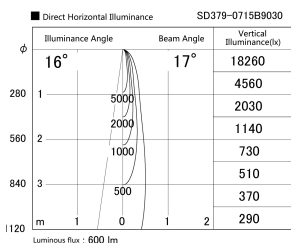

Item no. SD379-0715B9030

Series Name: AMMA Lens type Cylinder Tracklight (SD379)

Installation	Track mount
Type	Lens type tracklight : Cylinder type
Fixture wattage	7.5W
Beam angle	17deg
Color Temp.	3000K
CRI	Ra>90
Luminous	598.65889830509 lm
Body	Die-castaluminumalloy
Body finish	Black
Trim finish	Black
Reflector finish	N/A
IP Rate	IP20
Light source	COB module
Input Voltage	AC220~240V
Dimming Type	Non-Dimmable
Certificate	CE,CCC
Cut Hole	N/A