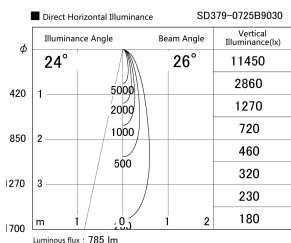

Item no. SD379-0725B9030

Series Name: AMMA Lens type Cylinder Tracklight (SD379)

Installation	Track mount
Type	Lens type tracklight : Cylinder type
Fixture wattage	7.5W
Beam angle	26deg
Color Temp.	3000K
CRI	Ra>90
Luminous	783.20170015456 lm
Body	Die-castaluminumalloy
Body finish	Black
Trim finish	Black
Reflector finish	N/A
IP Rate	IP20
Light source	COB module
Input Voltage	AC220~240V
Dimming Type	Non-Dimmable
Certificate	CE,CCC
Cut Hole	N/A