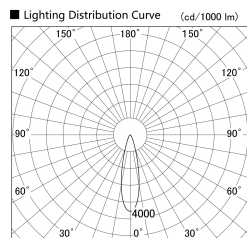

Item no. SD379-0725B9030

Series Name: AMMA Lens type Cylinder Tracklight (SD379)

Installation	Track mount
Type	Lens type tracklight : Cylinder type
Fixture wattage	7.5W
Beam angle	26deg
Color Temp.	3000K
CRI	Ra>90
Luminous	783.20170015456 lm
Body	Die-castaluminumalloy
Body finish	Black
Trim finish	Black
Reflector finish	N/A
IP Rate	IP20
Light source	COB module
Input Voltage	AC220~240V
Dimming Type	Non-Dimmable
Certificate	CE,CCC
Cut Hole	N/A