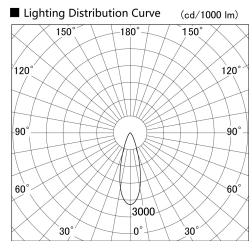

Item no. SD379-0730B9030

Series Name: AMMA Lens type Cylinder Tracklight (SD379)

Installation	Track mount
Type	Lens type tracklight : Cylinder type
Fixture wattage	7.5W
Beam angle	31deg
Color Temp.	3000K
CRI	Ra>90
Luminous	741.04636785162 lm
Body	Die-castaluminumalloy
Body finish	Black
Trim finish	Black
Reflector finish	N/A
IP Rate	IP20
Light source	COB module
Input Voltage	AC220~240V
Dimming Type	Non-Dimmable
Certificate	CE,CCC
Cut Hole	N/A