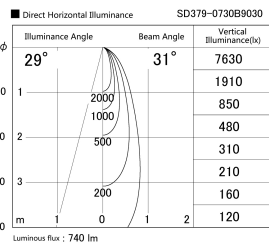

Item no. SD379-0730B9030

Series Name: AMMA Lens type Cylinder Tracklight (SD379)

Installation	Track mount
Type	Lens type tracklight : Cylinder type
Fixture wattage	7.5W
Beam angle	31deg
Color Temp.	3000K
CRI	Ra>90
Luminous	741.04636785162 lm
Body	Die-castaluminumalloy
Body finish	Black
Trim finish	Black
Reflector finish	N/A
IP Rate	IP20
Light source	COB module
Input Voltage	AC220~240V
Dimming Type	Non-Dimmable
Certificate	CE,CCC
Cut Hole	N/A