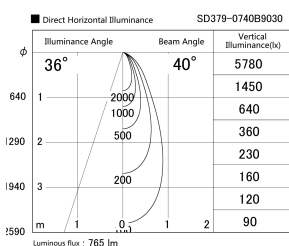

Item no. SD379-0740B9030

Series Name: AMMA Lens type Cylinder Tracklight (SD379)

Installation	Track mount
Type	Lens type tracklight : Cylinder type
Fixture wattage	7.5W
Beam angle	40deg
Color Temp.	3000K
CRI	Ra>90
Luminous	764.71251931994 lm
Body	Die-castaluminumalloy
Body finish	Black
Trim finish	Black
Reflector finish	N/A
IP Rate	IP20
Light source	COB module
Input Voltage	AC220~240V
Dimming Type	Non-Dimmable
Certificate	CE,CCC
Cut Hole	N/A