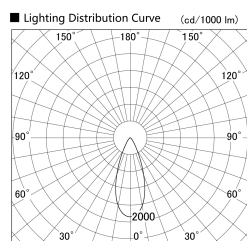

Item no. SD379-0740B9030

Series Name: AMMA Lens type Cylinder Tracklight (SD379)

Installation	Track mount
Type	Lens type tracklight : Cylinder type
Fixture wattage	7.5W
Beam angle	40deg
Color Temp.	3000K
CRI	Ra>90
Luminous	764.71251931994 lm
Body	Die-castaluminumalloy
Body finish	Black
Trim finish	Black
Reflector finish	N/A
IP Rate	IP20
Light source	COB module
Input Voltage	AC220~240V
Dimming Type	Non-Dimmable
Certificate	CE,CCC
Cut Hole	N/A