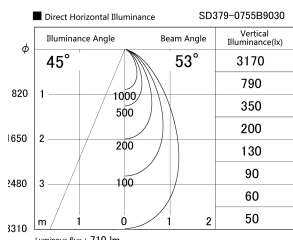

Item no. SD379-0755B9030

Series Name: AMMA Lens type Cylinder Tracklight (SD379)

Installation	Track mount
Type	Lens type tracklight : Cylinder type
Fixture wattage	7.5W
Beam angle	53deg
Color Temp.	3000K
CRI	Ra>90
Luminous	708.50540958269 lm
Body	Die-castaluminumalloy
Body finish	Black
Trim finish	Black
Reflector finish	N/A
IP Rate	IP20
Light source	COB module
Input Voltage	AC220~240V
Dimming Type	Non-Dimmable
Certificate	CE,CCC
Cut Hole	N/A