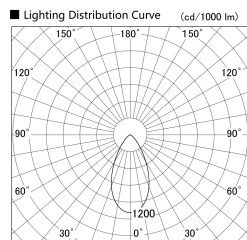

Item no. SD379-0755B9030

Series Name: AMMA Lens type Cylinder Tracklight (SD379)

Installation	Track mount
Type	Lens type tracklight : Cylinder type
Fixture wattage	7.5W
Beam angle	53deg
Color Temp.	3000K
CRI	Ra>90
Luminous	708.50540958269 lm
Body	Die-castaluminumalloy
Body finish	Black
Trim finish	Black
Reflector finish	N/A
IP Rate	IP20
Light source	COB module
Input Voltage	AC220~240V
Dimming Type	Non-Dimmable
Certificate	CE,CCC
Cut Hole	N/A