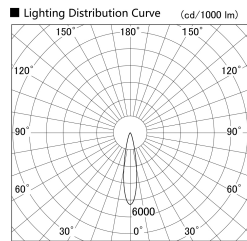

Item no. SD379-0920B9030

Series Name: AMMA Lens type Cylinder Tracklight (SD379)

| | |
|------------------|---|
| Installation | Track mount |
| Type | Lens type tracklight : Cylinder type |
| Fixture wattage | 10.5W |
| Beam angle | 20deg |
| Color Temp. | 3000K |
| CRI | Ra>90 |
| Luminous | 858 lm |
| Body | Die-cast aluminum alloy |
| Body finish | Black |
| Trim finish | Black |
| Reflector finish | N/A |
| IP Rate | IP20 |
| Light source | COB module |
| Input Voltage | AC220~240V |
| Dimming Type | Non-Dimmable |
| Certificate | CE,CCC |
| Cut Hole | N/A |