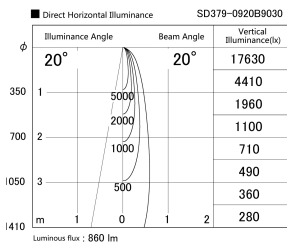

Item no. SD379-0920B9030

Series Name: AMMA Lens type Cylinder Tracklight (SD379)

| | |
|------------------|---|
| Installation | Track mount |
| Type | Lens type tracklight : Cylinder type |
| Fixture wattage | 10.5W |
| Beam angle | 20deg |
| Color Temp. | 3000K |
| CRI | Ra>90 |
| Luminous | 858 lm |
| Body | Die-cast aluminum alloy |
| Body finish | Black |
| Trim finish | Black |
| Reflector finish | N/A |
| IP Rate | IP20 |
| Light source | COB module |
| Input Voltage | AC220~240V |
| Dimming Type | Non-Dimmable |
| Certificate | CE,CCC |
| Cut Hole | N/A |