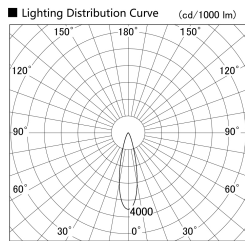

Item no. SD379-0925B9030

Series Name: AMMA Lens type Cylinder Tracklight (SD379)

Installation	Track mount
Type	Lens type tracklight : Cylinder type
Fixture wattage	10.5W
Beam angle	26deg
Color Temp.	3000K
CRI	Ra>90
Luminous	1059 lm
Body	Die-castaluminumalloy
Body finish	Black
Trim finish	Black
Reflector finish	N/A
IP Rate	IP20
Light source	COB module
Input Voltage	AC220~240V
Dimming Type	Non-Dimmable
Certificate	CE,CCC
Cut Hole	N/A