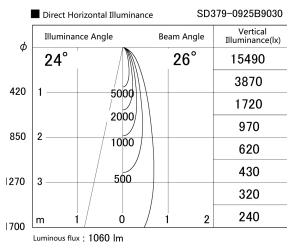

Item no. SD379-0925B9030

Series Name: AMMA Lens type Cylinder Tracklight (SD379)

Installation	Track mount
Type	Lens type tracklight : Cylinder type
Fixture wattage	10.5W
Beam angle	26deg
Color Temp.	3000K
CRI	Ra>90
Luminous	1059 lm
Body	Die-castaluminumalloy
Body finish	Black
Trim finish	Black
Reflector finish	N/A
IP Rate	IP20
Light source	COB module
Input Voltage	AC220~240V
Dimming Type	Non-Dimmable
Certificate	CE,CCC
Cut Hole	N/A