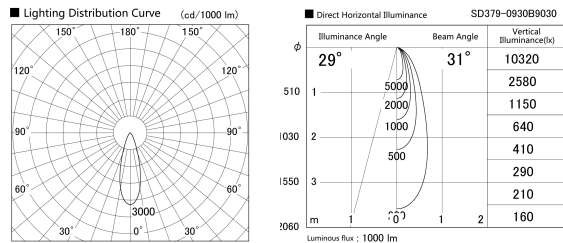

Item no. SD379-0930B9030

Series Name: AMMA Lens type Cylinder Tracklight (SD379)

Installation	Track mount
Type	Lens type tracklight : Cylinder type
Fixture wattage	10.5W
Beam angle	31deg
Color Temp.	3000K
CRI	Ra>90
Luminous	1002 lm
Body	Die-castaluminumalloy
Body finish	Black
Trim finish	Black
Reflector finish	N/A
IP Rate	IP20
Light source	COB module
Input Voltage	AC220~240V
Dimming Type	Non-Dimmable
Certificate	CE,CCC
Cut Hole	N/A