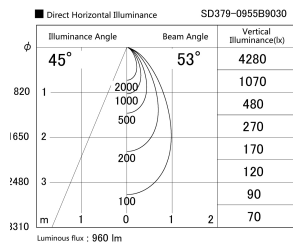

Item no. SD379-0955B9030

Series Name: AMMA Lens type Cylinder Tracklight (SD379)

Installation	Track mount
Type	Lens type tracklight : Cylinder type
Fixture wattage	10.5W
Beam angle	53deg
Color Temp.	3000K
CRI	Ra>90
Luminous	958 lm
Body	Die-castaluminumalloy
Body finish	Black
Trim finish	Black
Reflector finish	N/A
IP Rate	IP20
Light source	COB module
Input Voltage	AC220~240V
Dimming Type	Non-Dimmable
Certificate	CE,CCC
Cut Hole	N/A