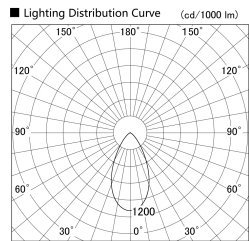

Item no. SD379-0955B9030

Series Name: AMMA Lens type Cylinder Tracklight (SD379)

Installation	Track mount
Type	Lens type tracklight : Cylinder type
Fixture wattage	10.5W
Beam angle	53deg
Color Temp.	3000K
CRI	Ra>90
Luminous	958 lm
Body	Die-castaluminumalloy
Body finish	Black
Trim finish	Black
Reflector finish	N/A
IP Rate	IP20
Light source	COB module
Input Voltage	AC220~240V
Dimming Type	Non-Dimmable
Certificate	CE,CCC
Cut Hole	N/A