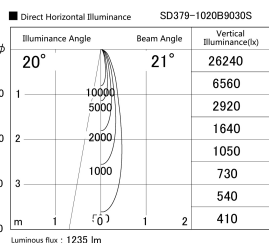

Item no. SD379-1020B9030S

Series Name: AMMA Lens type Cylinder Tracklight (SD379)

Installation	Track mount
Type	Lens type tracklight : Cylinder type
Fixture wattage	10.5W
Beam angle	21deg
Color Temp.	3000K
CRI	Ra>90
Luminous	1235 lm
Body	Die-castaluminumalloy
Body finish	Black
Trim finish	Black
Reflector finish	N/A
IP Rate	IP20
Light source	COB module
Input Voltage	AC220~240V
Dimming Type	Non-Dimmable
Certificate	CE,CCC
Cut Hole	N/A