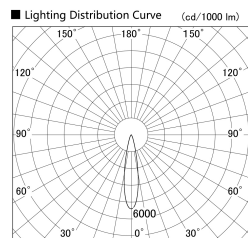

Item no. SD379-1020B9030S

Series Name: AMMA Lens type Cylinder Tracklight (SD379)

Installation	Track mount
Type	Lens type tracklight : Cylinder type
Fixture wattage	10.5W
Beam angle	21deg
Color Temp.	3000K
CRI	Ra>90
Luminous	1235 lm
Body	Die-castaluminumalloy
Body finish	Black
Trim finish	Black
Reflector finish	N/A
IP Rate	IP20
Light source	COB module
Input Voltage	AC220~240V
Dimming Type	Non-Dimmable
Certificate	CE,CCC
Cut Hole	N/A