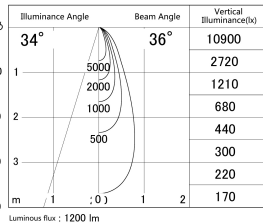

Item no. SD379-1035B9030S

Series Name: AMMA Lens type Cylinder Tracklight (SD379)

■ Lighting Distribution Curve (cd/1000 lm)

Installation	Track mount
Type	Lens type tracklight : Cylinder type
Fixture wattage	10.5W
Beam angle	36deg
Color Temp.	3000K
CRI	Ra>90
Luminous	1202 lm
Body	Die-castaluminumalloy
Body finish	Black
Trim finish	Black
Reflector finish	N/A
IP Rate	IP20
Light source	COB module
Input Voltage	AC220~240V
Dimming Type	Non-Dimmable
Certificate	CE,CCC
Cut Hole	N/A