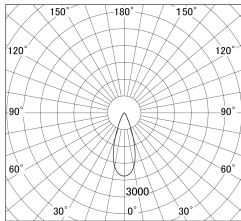

■ Lighting Distribution Curve (cd/1000 lm)