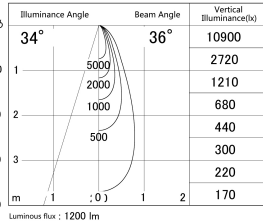

Item no. SD379-1035B9030S

Series Name: AMMA Lens type Cylinder Tracklight (SD379)

■ Lighting Distribution Curve (cd/1000 lm)

Installation	Track mount
Type	Lens type tracklight : Cylinder type
Fixture wattage	10.5W
Beam angle	36deg
Color Temp.	3000K
CRI	Ra>90
Luminous	1202 lm
Body	Die-castaluminumalloy
Body finish	Black
Trim finish	Black
Reflector finish	N/A
IP Rate	IP20
Light source	COB module
Input Voltage	AC220~240V
Dimming Type	Non-Dimmable
Certificate	CE,CCC
Cut Hole	N/A