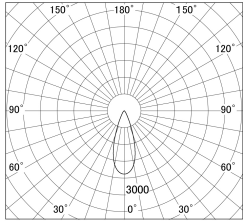

■ Lighting Distribution Curve (cd/1000 lm)