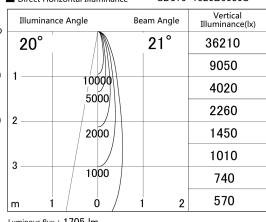

Item no. SD379-1520B9030S

Series Name: AMMA Lens type Cylinder Tracklight (SD379)

■ Lighting Distribution Curve (cd/1000 lm)

Installation	Track mount
Type	Lens type tracklight : Cylinder type
Fixture wattage	14W
Beam angle	21deg
Color Temp.	3000K
CRI	Ra>90
Luminous	1704 lm
Body	Die-castaluminumalloy
Body finish	Black
Trim finish	Black
Reflector finish	N/A
IP Rate	IP20
Light source	COB module
Input Voltage	AC220~240V
Dimming Type	Non-Dimmable
Certificate	CE,CCC
Cut Hole	N/A