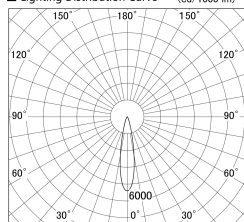

■ Lighting Distribution Curve (cd/1000 lm)