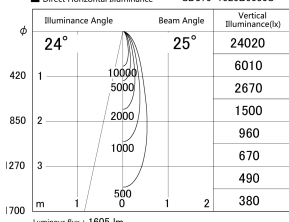

Item no. SD379-1525B9030S

Series Name: AMMA Lens type Cylinder Tracklight (SD379)

■ Lighting Distribution Curve (cd/1000 lm)

Installation	Track mount
Type	Lens type tracklight : Cylinder type
Fixture wattage	14W
Beam angle	25deg
Color Temp.	3000K
CRI	Ra>90
Luminous	1604 lm
Body	Die-castaluminumalloy
Body finish	Black
Trim finish	Black
Reflector finish	N/A
IP Rate	IP20
Light source	COB module
Input Voltage	AC220~240V
Dimming Type	Non-Dimmable
Certificate	CE,CCC
Cut Hole	N/A