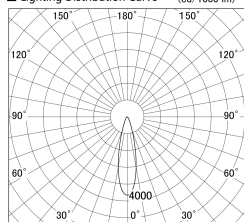

■ Lighting Distribution Curve (cd/1000 lm)