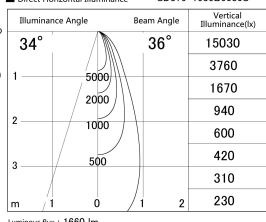

Item no. SD379-1535B9030S

Series Name: AMMA Lens type Cylinder Tracklight (SD379)

■ Lighting Distribution Curve (cd/1000 lm)

Installation	Track mount
Type	Lens type tracklight : Cylinder type
Fixture wattage	14W
Beam angle	36deg
Color Temp.	3000K
CRI	Ra>90
Luminous	1658 lm
Body	Die-castaluminumalloy
Body finish	Black
Trim finish	Black
Reflector finish	N/A
IP Rate	IP20
Light source	COB module
Input Voltage	AC220~240V
Dimming Type	Non-Dimmable
Certificate	CE,CCC
Cut Hole	N/A