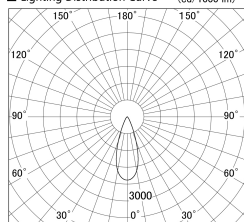

■ Lighting Distribution Curve (cd/1000 lm)