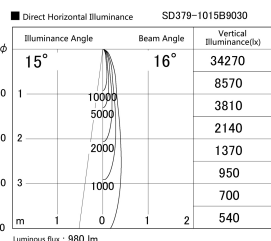

Item no. SD379-1015B9030

Series Name: AMMA Lens type Cylinder Tracklight (SD379)

Installation	Track mount
Type	Lens type tracklight : Cylinder type
Fixture wattage	10.5W
Beam angle	16deg
Color Temp.	3000K
CRI	Ra>90
Luminous	980.99578059072 lm
Body	Die-castaluminumalloy
Body finish	Black
Trim finish	Black
Reflector finish	N/A
IP Rate	IP20
Light source	COB module
Input Voltage	AC220~240V
Dimming Type	Non-Dimmable
Certificate	CE,CCC
Cut Hole	N/A