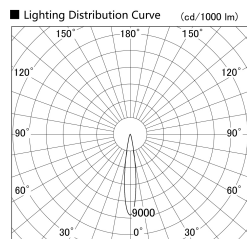

Item no. SD379-1015B9030

Series Name: AMMA Lens type Cylinder Tracklight (SD379)

Installation	Track mount
Type	Lens type tracklight : Cylinder type
Fixture wattage	10.5W
Beam angle	16deg
Color Temp.	3000K
CRI	Ra>90
Luminous	980.99578059072 lm
Body	Die-castaluminumalloy
Body finish	Black
Trim finish	Black
Reflector finish	N/A
IP Rate	IP20
Light source	COB module
Input Voltage	AC220~240V
Dimming Type	Non-Dimmable
Certificate	CE,CCC
Cut Hole	N/A