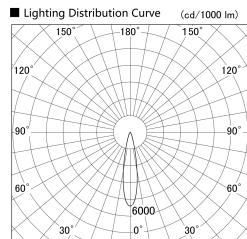

Item no. SD379-1020B9030

Series Name: AMMA Lens type Cylinder Tracklight (SD379)

Installation	Track mount
Type	Lens type tracklight : Cylinder type
Fixture wattage	10.5W
Beam angle	21deg
Color Temp.	3000K
CRI	Ra>90
Luminous	1235 lm
Body	Die-castaluminumalloy
Body finish	Black
Trim finish	Black
Reflector finish	N/A
IP Rate	IP20
Light source	COB module
Input Voltage	AC220~240V
Dimming Type	Non-Dimmable
Certificate	CE,CCC
Cut Hole	N/A