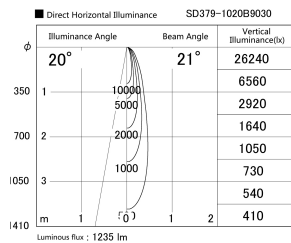

Item no. SD379-1020B9030

Series Name: AMMA Lens type Cylinder Tracklight (SD379)

Installation	Track mount
Type	Lens type tracklight : Cylinder type
Fixture wattage	10.5W
Beam angle	21deg
Color Temp.	3000K
CRI	Ra>90
Luminous	1235 lm
Body	Die-castaluminumalloy
Body finish	Black
Trim finish	Black
Reflector finish	N/A
IP Rate	IP20
Light source	COB module
Input Voltage	AC220~240V
Dimming Type	Non-Dimmable
Certificate	CE,CCC
Cut Hole	N/A