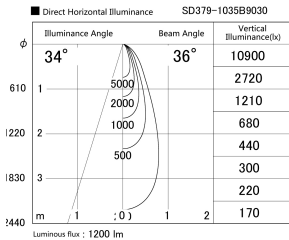

Item no. SD379-1035B9030

Series Name: AMMA Lens type Cylinder Tracklight (SD379)

| | |
|------------------|---|
| Installation | Track mount |
| Type | Lens type tracklight : Cylinder type |
| Fixture wattage | 10.5W |
| Beam angle | 36deg |
| Color Temp. | 3000K |
| CRI | Ra>90 |
| Luminous | 1202 lm |
| Body | Die-castaluminumalloy |
| Body finish | Black |
| Trim finish | Black |
| Reflector finish | N/A |
| IP Rate | IP20 |
| Light source | COB module |
| Input Voltage | AC220~240V |
| Dimming Type | Non-Dimmable |
| Certificate | CE,CCC |
| Cut Hole | N/A |