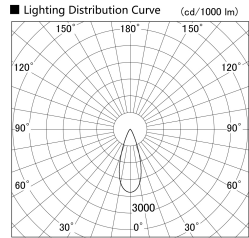

Item no. SD379-1035B9030

Series Name: AMMA Lens type Cylinder Tracklight (SD379)

| | |
|------------------|---|
| Installation | Track mount |
| Type | Lens type tracklight : Cylinder type |
| Fixture wattage | 10.5W |
| Beam angle | 36deg |
| Color Temp. | 3000K |
| CRI | Ra>90 |
| Luminous | 1202 lm |
| Body | Die-castaluminumalloy |
| Body finish | Black |
| Trim finish | Black |
| Reflector finish | N/A |
| IP Rate | IP20 |
| Light source | COB module |
| Input Voltage | AC220~240V |
| Dimming Type | Non-Dimmable |
| Certificate | CE,CCC |
| Cut Hole | N/A |