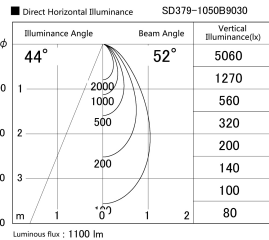

Item no. SD379-1050B9030

Series Name: AMMA Lens type Cylinder Tracklight (SD379)

Installation	Track mount
Type	Lens type tracklight : Cylinder type
Fixture wattage	10.5W
Beam angle	52deg
Color Temp.	3000K
CRI	Ra>90
Luminous	1101 lm
Body	Die-castaluminumalloy
Body finish	Black
Trim finish	Black
Reflector finish	N/A
IP Rate	IP20
Light source	COB module
Input Voltage	AC220~240V
Dimming Type	Non-Dimmable
Certificate	CE,CCC
Cut Hole	N/A