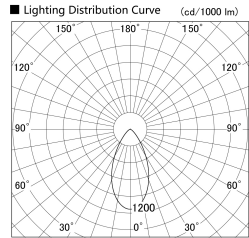

Item no. SD379-1050B9030

Series Name: AMMA Lens type Cylinder Tracklight (SD379)

Installation	Track mount
Type	Lens type tracklight : Cylinder type
Fixture wattage	10.5W
Beam angle	52deg
Color Temp.	3000K
CRI	Ra>90
Luminous	1101 lm
Body	Die-castaluminumalloy
Body finish	Black
Trim finish	Black
Reflector finish	N/A
IP Rate	IP20
Light source	COB module
Input Voltage	AC220~240V
Dimming Type	Non-Dimmable
Certificate	CE,CCC
Cut Hole	N/A