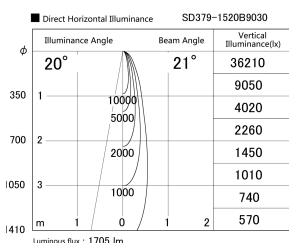

Item no. SD379-1520B9030

Series Name: AMMA Lens type Cylinder Tracklight (SD379)

Installation	Track mount
Type	Lens type tracklight : Cylinder type
Fixture wattage	14W
Beam angle	21deg
Color Temp.	3000K
CRI	Ra>90
Luminous	1704 lm
Body	Die-cast aluminum alloy
Body finish	Black
Trim finish	Black
Reflector finish	N/A
IP Rate	IP20
Light source	COB module
Input Voltage	AC220~240V
Dimming Type	Non-Dimmable
Certificate	CE,CCC
Cut Hole	N/A