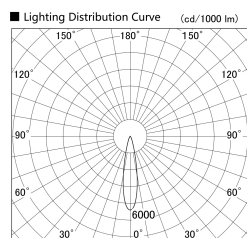

Item no. SD379-1520B9030

Series Name: AMMA Lens type Cylinder Tracklight (SD379)

Installation	Track mount
Type	Lens type tracklight : Cylinder type
Fixture wattage	14W
Beam angle	21deg
Color Temp.	3000K
CRI	Ra>90
Luminous	1704 lm
Body	Die-cast aluminum alloy
Body finish	Black
Trim finish	Black
Reflector finish	N/A
IP Rate	IP20
Light source	COB module
Input Voltage	AC220~240V
Dimming Type	Non-Dimmable
Certificate	CE,CCC
Cut Hole	N/A