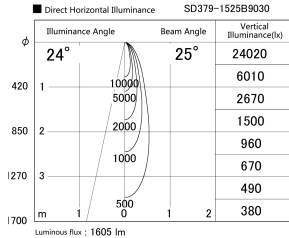

Item no. SD379-1525B9030

Series Name: AMMA Lens type Cylinder Tracklight (SD379)

Installation	Track mount
Type	Lens type tracklight : Cylinder type
Fixture wattage	14W
Beam angle	25deg
Color Temp.	3000K
CRI	Ra>90
Luminous	1604 lm
Body	Die-castaluminumalloy
Body finish	Black
Trim finish	Black
Reflector finish	N/A
IP Rate	IP20
Light source	COB module
Input Voltage	AC220~240V
Dimming Type	Non-Dimmable
Certificate	CE,CCC
Cut Hole	N/A