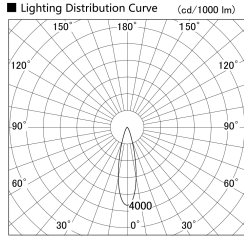

Item no. SD379-1525B9030

Series Name: AMMA Lens type Cylinder Tracklight (SD379)

Installation	Track mount
Type	Lens type tracklight : Cylinder type
Fixture wattage	14W
Beam angle	25deg
Color Temp.	3000K
CRI	Ra>90
Luminous	1604 lm
Body	Die-castaluminumalloy
Body finish	Black
Trim finish	Black
Reflector finish	N/A
IP Rate	IP20
Light source	COB module
Input Voltage	AC220~240V
Dimming Type	Non-Dimmable
Certificate	CE,CCC
Cut Hole	N/A