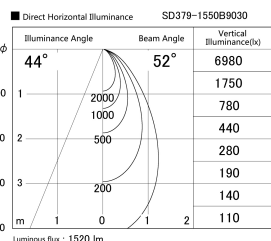

Item no. SD379-1550B9030

Series Name: AMMA Lens type Cylinder Tracklight (SD379)

Installation	Track mount
Type	Lens type tracklight : Cylinder type
Fixture wattage	14W
Beam angle	52deg
Color Temp.	3000K
CRI	Ra>90
Luminous	1518 lm
Body	Die-castaluminumalloy
Body finish	Black
Trim finish	Black
Reflector finish	N/A
IP Rate	IP20
Light source	COB module
Input Voltage	AC220~240V
Dimming Type	Non-Dimmable
Certificate	CE,CCC
Cut Hole	N/A