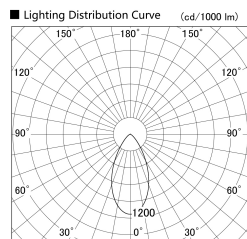

Item no. SD379-1550B9030

Series Name: AMMA Lens type Cylinder Tracklight (SD379)

Installation	Track mount
Type	Lens type tracklight : Cylinder type
Fixture wattage	14W
Beam angle	52deg
Color Temp.	3000K
CRI	Ra>90
Luminous	1518 lm
Body	Die-castaluminumalloy
Body finish	Black
Trim finish	Black
Reflector finish	N/A
IP Rate	IP20
Light source	COB module
Input Voltage	AC220~240V
Dimming Type	Non-Dimmable
Certificate	CE,CCC
Cut Hole	N/A