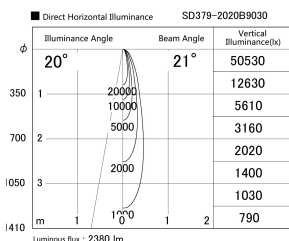

Item no. SD379-2020B9030

Series Name: AMMA Lens type Cylinder Tracklight (SD379)

Installation	Track mount
Type	Lens type tracklight : Cylinder type
Fixture wattage	21W
Beam angle	21deg
Color Temp.	3000K
CRI	Ra>90
Luminous	2378 lm
Body	Die-castaluminumalloy
Body finish	Black
Trim finish	Black
Reflector finish	N/A
IP Rate	IP20
Light source	COB module
Input Voltage	AC220~240V
Dimming Type	Non-Dimmable
Certificate	CE,CCC
Cut Hole	N/A