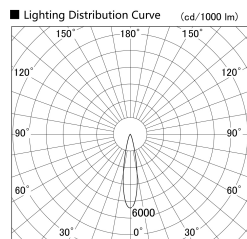

Item no. SD379-2020B9030

Series Name: AMMA Lens type Cylinder Tracklight (SD379)

Installation	Track mount
Type	Lens type tracklight : Cylinder type
Fixture wattage	21W
Beam angle	21deg
Color Temp.	3000K
CRI	Ra>90
Luminous	2378 lm
Body	Die-castaluminumalloy
Body finish	Black
Trim finish	Black
Reflector finish	N/A
IP Rate	IP20
Light source	COB module
Input Voltage	AC220~240V
Dimming Type	Non-Dimmable
Certificate	CE,CCC
Cut Hole	N/A