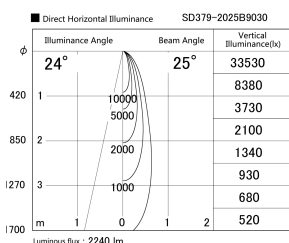

Item no. SD379-2025B9030

Series Name: AMMA Lens type Cylinder Tracklight (SD379)

|                  |                                      |
|------------------|--------------------------------------|
| Installation     | Track mount                          |
| Type             | Lens type tracklight : Cylinder type |
| Fixture wattage  | 21W                                  |
| Beam angle       | 25deg                                |
| Color Temp.      | 3000K                                |
| CRI              | Ra>90                                |
| Luminous         | 2239 lm                              |
| Body             | Die-castaluminumalloy                |
| Body finish      | Black                                |
| Trim finish      | Black                                |
| Reflector finish | N/A                                  |
| IP Rate          | IP20                                 |
| Light source     | COB module                           |
| Input Voltage    | AC220~240V                           |
| Dimming Type     | Non-Dimmable                         |
| Certificate      | CE,CCC                               |
| Cut Hole         | N/A                                  |