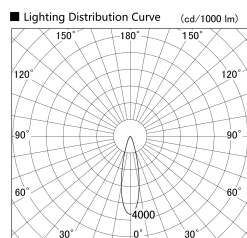

Item no. SD379-2025B9030

Series Name: AMMA Lens type Cylinder Tracklight (SD379)

|                  |                                      |
|------------------|--------------------------------------|
| Installation     | Track mount                          |
| Type             | Lens type tracklight : Cylinder type |
| Fixture wattage  | 21W                                  |
| Beam angle       | 25deg                                |
| Color Temp.      | 3000K                                |
| CRI              | Ra>90                                |
| Luminous         | 2239 lm                              |
| Body             | Die-castaluminumalloy                |
| Body finish      | Black                                |
| Trim finish      | Black                                |
| Reflector finish | N/A                                  |
| IP Rate          | IP20                                 |
| Light source     | COB module                           |
| Input Voltage    | AC220~240V                           |
| Dimming Type     | Non-Dimmable                         |
| Certificate      | CE,CCC                               |
| Cut Hole         | N/A                                  |