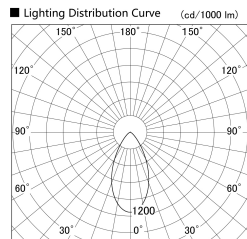

Item no. SD379-2050B9030

Series Name: AMMA Lens type Cylinder Tracklight (SD379)

Installation	Track mount
Type	Lens type tracklight : Cylinder type
Fixture wattage	21W
Beam angle	52deg
Color Temp.	3000K
CRI	Ra>90
Luminous	2119 lm
Body	Die-castaluminumalloy
Body finish	Black
Trim finish	Black
Reflector finish	N/A
IP Rate	IP20
Light source	COB module
Input Voltage	AC220~240V
Dimming Type	Non-Dimmable
Certificate	CE,CCC
Cut Hole	N/A