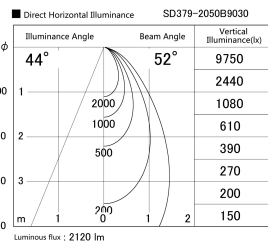

Item no. SD379-2050B9030

Series Name: AMMA Lens type Cylinder Tracklight (SD379)

Installation	Track mount
Type	Lens type tracklight : Cylinder type
Fixture wattage	21W
Beam angle	52deg
Color Temp.	3000K
CRI	Ra>90
Luminous	2119 lm
Body	Die-castaluminumalloy
Body finish	Black
Trim finish	Black
Reflector finish	N/A
IP Rate	IP20
Light source	COB module
Input Voltage	AC220~240V
Dimming Type	Non-Dimmable
Certificate	CE,CCC
Cut Hole	N/A