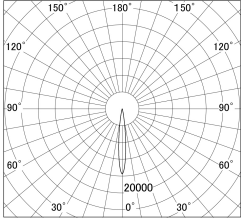

Item no. SD379-1610B9030

Series Name: AMMA Lens type Cylinder Tracklight (SD379)

■ Lighting Distribution Curve (cd/1000 lm)

■ Direct Horizontal Illuminance SD379-1610B9030

Installation	Track mount
Type	Lens type tracklight : Cylinder type
Fixture wattage	14W
Beam angle	12deg
Color Temp.	3000K
CRI	Ra>90
Luminous	1260 lm
Body	Die-castaluminumalloy
Body finish	Black
Trim finish	Black
Reflector finish	N/A
IP Rate	IP20
Light source	COB module
Input Voltage	AC220~240V
Dimming Type	Non-Dimmable
Certificate	CE,CCC
Cut Hole	N/A