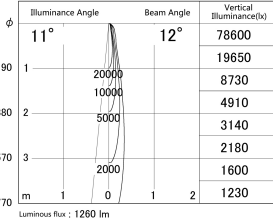

Item no. SD379-1610B9030

Series Name: AMMA Lens type Cylinder Tracklight (SD379)

■ Lighting Distribution Curve (cd/1000 lm)

■ Direct Horizontal Illuminance SD379-1610B9030

Installation	Track mount
Type	Lens type tracklight : Cylinder type
Fixture wattage	14W
Beam angle	12deg
Color Temp.	3000K
CRI	Ra>90
Luminous	1260 lm
Body	Die-castaluminumalloy
Body finish	Black
Trim finish	Black
Reflector finish	N/A
IP Rate	IP20
Light source	COB module
Input Voltage	AC220~240V
Dimming Type	Non-Dimmable
Certificate	CE,CCC
Cut Hole	N/A