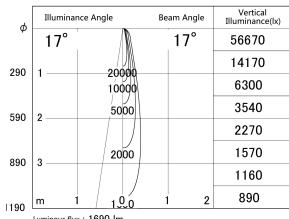

Item no. SD379-1615B9030

Series Name: AMMA Lens type Cylinder Tracklight (SD379)

■ Lighting Distribution Curve (cd/1000 lm)

Installation	Track mount
Type	Lens type tracklight : Cylinder type
Fixture wattage	14W
Beam angle	17deg
Color Temp.	3000K
CRI	Ra>90
Luminous	1690 lm
Body	Die-castaluminumalloy
Body finish	Black
Trim finish	Black
Reflector finish	N/A
IP Rate	IP20
Light source	COB module
Input Voltage	AC220~240V
Dimming Type	Non-Dimmable
Certificate	CE,CCC
Cut Hole	N/A