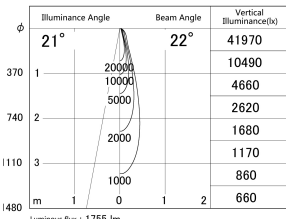

Item no. SD379-1625B9030

Series Name: AMMA Lens type Cylinder Tracklight (SD379)

■ Lighting Distribution Curve (cd/1000 lm)

Installation	Track mount
Type	Lens type tracklight : Cylinder type
Fixture wattage	14W
Beam angle	22deg
Color Temp.	3000K
CRI	Ra>90
Luminous	1755 lm
Body	Die-castaluminumalloy
Body finish	Black
Trim finish	Black
Reflector finish	N/A
IP Rate	IP20
Light source	COB module
Input Voltage	AC220~240V
Dimming Type	Non-Dimmable
Certificate	CE,CCC
Cut Hole	N/A