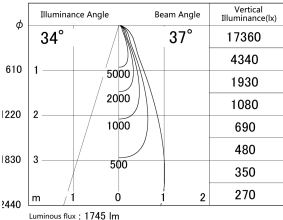

Item no. SD379-1635B9030

Series Name: AMMA Lens type Cylinder Tracklight (SD379)

■ Lighting Distribution Curve (cd/1000 lm)

■ Direct Horizontal Illuminance SD379-1635B9030

Installation	Track mount
Type	Lens type tracklight : Cylinder type
Fixture wattage	14W
Beam angle	37deg
Color Temp.	3000K
CRI	Ra>90
Luminous	1746 lm
Body	Die-castaluminumalloy
Body finish	Black
Trim finish	Black
Reflector finish	N/A
IP Rate	IP20
Light source	COB module
Input Voltage	AC220~240V
Dimming Type	Non-Dimmable
Certificate	CE,CCC
Cut Hole	N/A