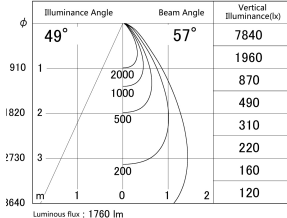

Item no. SD379-1655B9030

Series Name: AMMA Lens type Cylinder Tracklight (SD379)

■ Lighting Distribution Curve (cd/1000 lm)

■ Direct Horizontal Illuminance SD379-1655B9030

Installation	Track mount
Type	Lens type tracklight : Cylinder type
Fixture wattage	14W
Beam angle	57deg
Color Temp.	3000K
CRI	Ra>90
Luminous	1758 lm
Body	Die-castaluminumalloy
Body finish	Black
Trim finish	Black
Reflector finish	N/A
IP Rate	IP20
Light source	COB module
Input Voltage	AC220~240V
Dimming Type	Non-Dimmable
Certificate	CE,CCC
Cut Hole	N/A