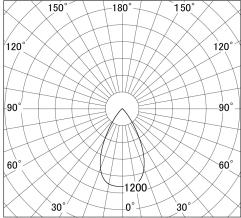

Item no. SD379-1655B9030

Series Name: AMMA Lens type Cylinder Tracklight (SD379)

■ Lighting Distribution Curve (cd/1000 lm)

■ Direct Horizontal Illuminance SD379-1655B9030

Installation	Track mount
Type	Lens type tracklight : Cylinder type
Fixture wattage	14W
Beam angle	57deg
Color Temp.	3000K
CRI	Ra>90
Luminous	1758 lm
Body	Die-castaluminumalloy
Body finish	Black
Trim finish	Black
Reflector finish	N/A
IP Rate	IP20
Light source	COB module
Input Voltage	AC220~240V
Dimming Type	Non-Dimmable
Certificate	CE,CCC
Cut Hole	N/A