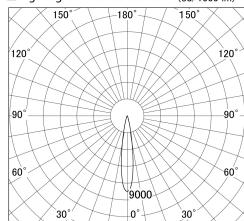

■ Lighting Distribution Curve (cd/1000 lm)