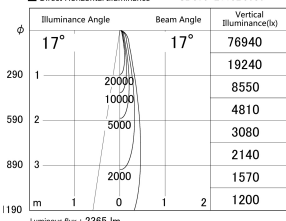

Item no. SD379-2115B9030

Series Name: AMMA Lens type Cylinder Tracklight (SD379)

■ Lighting Distribution Curve (cd/1000 lm)

Installation	Track mount
Type	Lens type tracklight : Cylinder type
Fixture wattage	21W
Beam angle	17deg
Color Temp.	3000K
CRI	Ra>90
Luminous	2364 lm
Body	Die-castaluminumalloy
Body finish	Black
Trim finish	Black
Reflector finish	N/A
IP Rate	IP20
Light source	COB module
Input Voltage	AC220~240V
Dimming Type	Non-Dimmable
Certificate	CE,CCC
Cut Hole	N/A