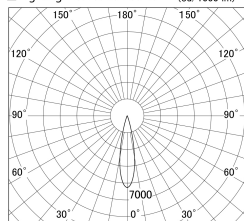

■ Lighting Distribution Curve (cd/1000 lm)