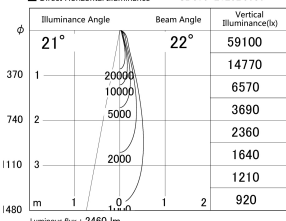

Item no. SD379-2125B9030

Series Name: AMMA Lens type Cylinder Tracklight (SD379)

■ Lighting Distribution Curve (cd/1000 lm)

Installation	Track mount
Type	Lens type tracklight : Cylinder type
Fixture wattage	21W
Beam angle	22deg
Color Temp.	3000K
CRI	Ra>90
Luminous	2460 lm
Body	Die-castaluminumalloy
Body finish	Black
Trim finish	Black
Reflector finish	N/A
IP Rate	IP20
Light source	COB module
Input Voltage	AC220~240V
Dimming Type	Non-Dimmable
Certificate	CE,CCC
Cut Hole	N/A