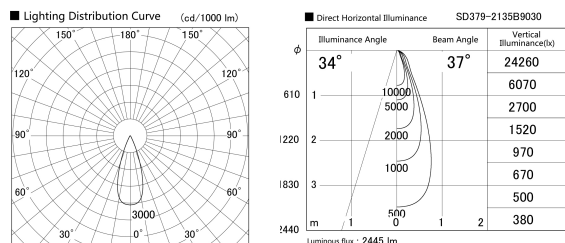

Item no. SD379-2135B9030

Series Name: AMMA Lens type Cylinder Tracklight (SD379)

Installation	Track mount
Type	Lens type tracklight : Cylinder type
Fixture wattage	21W
Beam angle	37deg
Color Temp.	3000K
CRI	Ra>90
Luminous	2447 lm
Body	Die-castaluminumalloy
Body finish	Black
Trim finish	Black
Reflector finish	N/A
IP Rate	IP20
Light source	COB module
Input Voltage	AC220~240V
Dimming Type	Non-Dimmable
Certificate	CE,CCC
Cut Hole	N/A