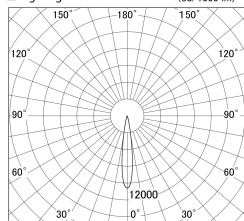

■ Lighting Distribution Curve (cd/1000 lm)