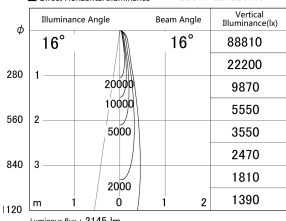

Item no. SD379-2515B9030

Series Name: AMMA Lens type Cylinder Tracklight (SD379)

■ Lighting Distribution Curve (cd/1000 lm)

Installation	Track mount
Type	Lens type tracklight : Cylinder type
Fixture wattage	24W
Beam angle	16deg
Color Temp.	3000K
CRI	Ra>90
Luminous	2143 lm
Body	Die-castaluminumalloy
Body finish	Black
Trim finish	Black
Reflector finish	N/A
IP Rate	IP20
Light source	COB module
Input Voltage	AC220~240V
Dimming Type	Non-Dimmable
Certificate	CE,CCC
Cut Hole	N/A