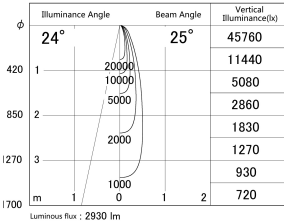

Item no. SD379-2525B9030

Series Name: AMMA Lens type Cylinder Tracklight (SD379)

■ Lighting Distribution Curve (cd/1000 lm)

■ Direct Horizontal Illuminance SD379-2525B9030

Installation	Track mount
Type	Lens type tracklight : Cylinder type
Fixture wattage	24W
Beam angle	25deg
Color Temp.	3000K
CRI	Ra>90
Luminous	2931 lm
Body	Die-castaluminumalloy
Body finish	Black
Trim finish	Black
Reflector finish	N/A
IP Rate	IP20
Light source	COB module
Input Voltage	AC220~240V
Dimming Type	Non-Dimmable
Certificate	CE,CCC
Cut Hole	N/A