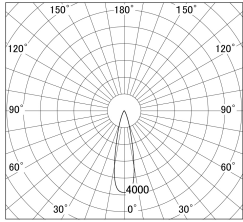

Item no. SD379-2525B9030

Series Name: AMMA Lens type Cylinder Tracklight (SD379)

■ Lighting Distribution Curve (cd/1000 lm)

■ Direct Horizontal Illuminance SD379-2525B9030

Installation	Track mount
Type	Lens type tracklight : Cylinder type
Fixture wattage	24W
Beam angle	25deg
Color Temp.	3000K
CRI	Ra>90
Luminous	2931 lm
Body	Die-castaluminumalloy
Body finish	Black
Trim finish	Black
Reflector finish	N/A
IP Rate	IP20
Light source	COB module
Input Voltage	AC220~240V
Dimming Type	Non-Dimmable
Certificate	CE,CCC
Cut Hole	N/A