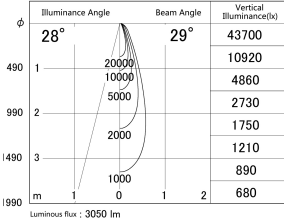

Item no. SD379-2530B9030

Series Name: AMMA Lens type Cylinder Tracklight (SD379)

■ Lighting Distribution Curve (cd/1000 lm)

■ Direct Horizontal Illuminance SD379-2530B9030

Luminous flux : 3050 lm

Installation	Track mount
Type	Lens type tracklight : Cylinder type
Fixture wattage	24W
Beam angle	29deg
Color Temp.	3000K
CRI	Ra>90
Luminous	3052 lm
Body	Die-castaluminumalloy
Body finish	Black
Trim finish	Black
Reflector finish	N/A
IP Rate	IP20
Light source	COB module
Input Voltage	AC220~240V
Dimming Type	Non-Dimmable
Certificate	CE,CCC
Cut Hole	N/A