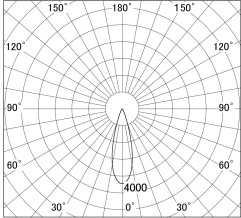

Item no. SD379-2530B9030

Series Name: AMMA Lens type Cylinder Tracklight (SD379)

■ Lighting Distribution Curve (cd/1000 lm)

■ Direct Horizontal Illuminance SD379-2530B9030

Luminous flux : 3050 lm

Installation	Track mount
Type	Lens type tracklight : Cylinder type
Fixture wattage	24W
Beam angle	29deg
Color Temp.	3000K
CRI	Ra>90
Luminous	3052 lm
Body	Die-castaluminumalloy
Body finish	Black
Trim finish	Black
Reflector finish	N/A
IP Rate	IP20
Light source	COB module
Input Voltage	AC220~240V
Dimming Type	Non-Dimmable
Certificate	CE,CCC
Cut Hole	N/A