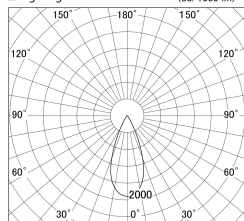

■ Lighting Distribution Curve (cd/1000 lm)