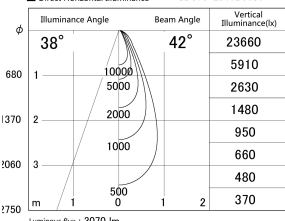

Item no. SD379-2540B9030

Series Name: AMMA Lens type Cylinder Tracklight (SD379)

■ Lighting Distribution Curve (cd/1000 lm)

Installation	Track mount
Type	Lens type tracklight : Cylinder type
Fixture wattage	24W
Beam angle	42deg
Color Temp.	3000K
CRI	Ra>90
Luminous	3070 lm
Body	Die-castaluminumalloy
Body finish	Black
Trim finish	Black
Reflector finish	N/A
IP Rate	IP20
Light source	COB module
Input Voltage	AC220~240V
Dimming Type	Non-Dimmable
Certificate	CE,CCC
Cut Hole	N/A