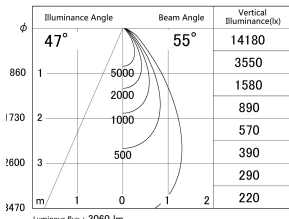

Item no. SD379-2555B9030

Series Name: AMMA Lens type Cylinder Tracklight (SD379)

■ Lighting Distribution Curve (cd/1000 lm)

Installation	Track mount
Type	Lens type tracklight : Cylinder type
Fixture wattage	24W
Beam angle	55deg
Color Temp.	3000K
CRI	Ra>90
Luminous	3061 lm
Body	Die-castaluminumalloy
Body finish	Black
Trim finish	Black
Reflector finish	N/A
IP Rate	IP20
Light source	COB module
Input Voltage	AC220~240V
Dimming Type	Non-Dimmable
Certificate	CE,CCC
Cut Hole	N/A