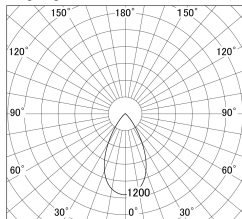

■ Lighting Distribution Curve (cd/1000 lm)