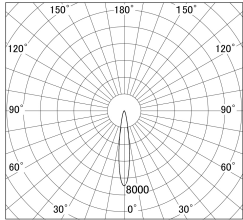

Item no. SD379-3015B9030

Series Name: AMMA Lens type Cylinder Tracklight (SD379)

■ Lighting Distribution Curve (cd/1000 lm)

■ Direct Horizontal Illuminance SD379-3015B9030

Installation	Track mount
Type	Lens type tracklight : Cylinder type
Fixture wattage	28W
Beam angle	16deg
Color Temp.	3000K
CRI	Ra>90
Luminous	2456 lm
Body	Die-castaluminumalloy
Body finish	Black
Trim finish	Black
Reflector finish	N/A
IP Rate	IP20
Light source	COB module
Input Voltage	AC220~240V
Dimming Type	Non-Dimmable
Certificate	CE,CCC
Cut Hole	N/A