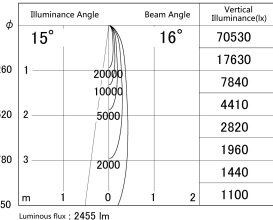

Item no. SD379-3015B9030

Series Name: AMMA Lens type Cylinder Tracklight (SD379)

■ Lighting Distribution Curve (cd/1000 lm)

■ Direct Horizontal Illuminance SD379-3015B9030

Installation	Track mount
Type	Lens type tracklight : Cylinder type
Fixture wattage	28W
Beam angle	16deg
Color Temp.	3000K
CRI	Ra>90
Luminous	2456 lm
Body	Die-castaluminumalloy
Body finish	Black
Trim finish	Black
Reflector finish	N/A
IP Rate	IP20
Light source	COB module
Input Voltage	AC220~240V
Dimming Type	Non-Dimmable
Certificate	CE,CCC
Cut Hole	N/A