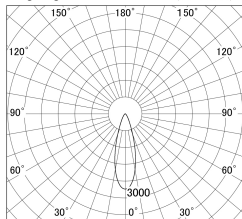

■ Lighting Distribution Curve (cd/1000 lm)