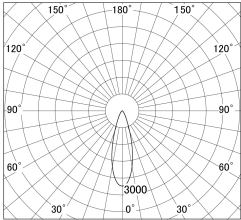

Item no. SD379-3030B9030

Series Name: AMMA Lens type Cylinder Tracklight (SD379)

■ Lighting Distribution Curve (cd/1000 lm)

■ Direct Horizontal Illuminance SD379-3030B9030

Installation	Track mount
Type	Lens type tracklight : Cylinder type
Fixture wattage	28W
Beam angle	30deg
Color Temp.	3000K
CRI	Ra>90
Luminous	3270 lm
Body	Die-castaluminumalloy
Body finish	Black
Trim finish	Black
Reflector finish	N/A
IP Rate	IP20
Light source	COB module
Input Voltage	AC220~240V
Dimming Type	Non-Dimmable
Certificate	CE,CCC
Cut Hole	N/A