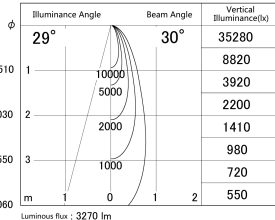

Item no. SD379-3030B9030

Series Name: AMMA Lens type Cylinder Tracklight (SD379)

■ Lighting Distribution Curve (cd/1000 lm)

■ Direct Horizontal Illuminance SD379-3030B9030

Installation	Track mount
Type	Lens type tracklight : Cylinder type
Fixture wattage	28W
Beam angle	30deg
Color Temp.	3000K
CRI	Ra>90
Luminous	3270 lm
Body	Die-castaluminumalloy
Body finish	Black
Trim finish	Black
Reflector finish	N/A
IP Rate	IP20
Light source	COB module
Input Voltage	AC220~240V
Dimming Type	Non-Dimmable
Certificate	CE,CCC
Cut Hole	N/A