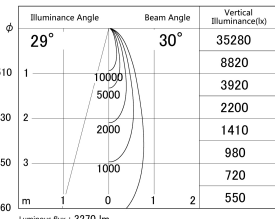

Item no. SD379-3030B9030

Series Name: AMMA Lens type Cylinder Tracklight (SD379)

■ Lighting Distribution Curve (cd/1000 lm)

Installation	Track mount
Type	Lens type tracklight : Cylinder type
Fixture wattage	28W
Beam angle	30deg
Color Temp.	3000K
CRI	Ra>90
Luminous	3270 lm
Body	Die-castaluminumalloy
Body finish	Black
Trim finish	Black
Reflector finish	N/A
IP Rate	IP20
Light source	COB module
Input Voltage	AC220~240V
Dimming Type	Non-Dimmable
Certificate	CE,CCC
Cut Hole	N/A