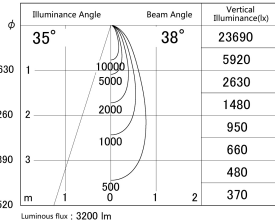

Item no. SD379-3040B9030

Series Name: AMMA Lens type Cylinder Tracklight (SD379)

■ Lighting Distribution Curve (cd/1000 lm)

■ Direct Horizontal Illuminance SD379-3040B9030

Luminous flux : 3200 lm

Installation	Track mount
Type	Lens type tracklight : Cylinder type
Fixture wattage	28W
Beam angle	38deg
Color Temp.	3000K
CRI	Ra>90
Luminous	3202 lm
Body	Die-castaluminumalloy
Body finish	Black
Trim finish	Black
Reflector finish	N/A
IP Rate	IP20
Light source	COB module
Input Voltage	AC220~240V
Dimming Type	Non-Dimmable
Certificate	CE,CCC
Cut Hole	N/A