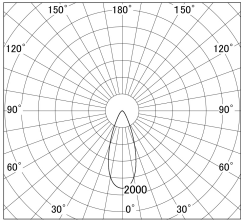

Item no. SD379-3040B9030

Series Name: AMMA Lens type Cylinder Tracklight (SD379)

■ Lighting Distribution Curve (cd/1000 lm)

■ Direct Horizontal Illuminance SD379-3040B9030

Luminous flux : 3200 lm

Installation	Track mount
Type	Lens type tracklight : Cylinder type
Fixture wattage	28W
Beam angle	38deg
Color Temp.	3000K
CRI	Ra>90
Luminous	3202 lm
Body	Die-castaluminumalloy
Body finish	Black
Trim finish	Black
Reflector finish	N/A
IP Rate	IP20
Light source	COB module
Input Voltage	AC220~240V
Dimming Type	Non-Dimmable
Certificate	CE,CCC
Cut Hole	N/A