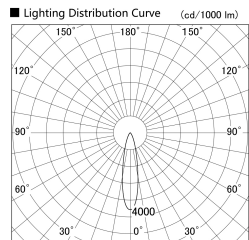

Item no. SD379-3525B9030

Series Name: AMMA Lens type Cylinder Tracklight (SD379)

Installation	Track mount
Type	Lens type tracklight : Cylinder type
Fixture wattage	32W
Beam angle	23deg
Color Temp.	3000K
CRI	Ra>90
Luminous	3599 lm
Body	Die-castaluminumalloy
Body finish	Black
Trim finish	Black
Reflector finish	N/A
IP Rate	IP20
Light source	COB module
Input Voltage	AC220~240V
Dimming Type	Non-Dimmable
Certificate	CE,CCC
Cut Hole	N/A