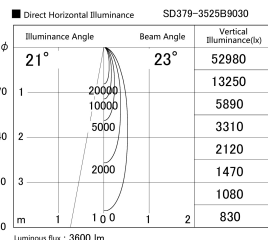

Item no. SD379-3525B9030

Series Name: AMMA Lens type Cylinder Tracklight (SD379)

Installation	Track mount
Type	Lens type tracklight : Cylinder type
Fixture wattage	32W
Beam angle	23deg
Color Temp.	3000K
CRI	Ra>90
Luminous	3599 lm
Body	Die-castaluminumalloy
Body finish	Black
Trim finish	Black
Reflector finish	N/A
IP Rate	IP20
Light source	COB module
Input Voltage	AC220~240V
Dimming Type	Non-Dimmable
Certificate	CE,CCC
Cut Hole	N/A