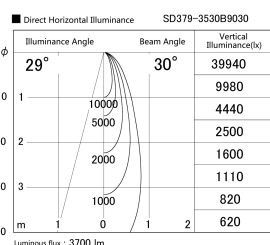

Item no. SD379-3530B9030

Series Name: AMMA Lens type Cylinder Tracklight (SD379)

Installation	Track mount
Type	Lens type tracklight : Cylinder type
Fixture wattage	32W
Beam angle	30deg
Color Temp.	3000K
CRI	Ra>90
Luminous	3702 lm
Body	Die-castaluminumalloy
Body finish	Black
Trim finish	Black
Reflector finish	N/A
IP Rate	IP20
Light source	COB module
Input Voltage	AC220~240V
Dimming Type	Non-Dimmable
Certificate	CE,CCC
Cut Hole	N/A