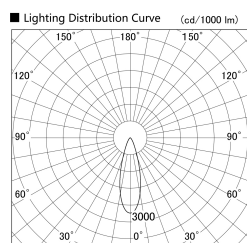

Item no. SD379-3530B9030

Series Name: AMMA Lens type Cylinder Tracklight (SD379)

Installation	Track mount
Type	Lens type tracklight : Cylinder type
Fixture wattage	32W
Beam angle	30deg
Color Temp.	3000K
CRI	Ra>90
Luminous	3702 lm
Body	Die-castaluminumalloy
Body finish	Black
Trim finish	Black
Reflector finish	N/A
IP Rate	IP20
Light source	COB module
Input Voltage	AC220~240V
Dimming Type	Non-Dimmable
Certificate	CE,CCC
Cut Hole	N/A