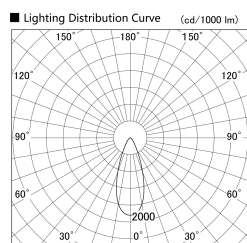

Item no. SD379-3540B9030

Series Name: AMMA Lens type Cylinder Tracklight (SD379)

Installation	Track mount
Type	Lens type tracklight : Cylinder type
Fixture wattage	32W
Beam angle	38deg
Color Temp.	3000K
CRI	Ra>90
Luminous	3625 lm
Body	Die-castaluminumalloy
Body finish	Black
Trim finish	Black
Reflector finish	N/A
IP Rate	IP20
Light source	COB module
Input Voltage	AC220~240V
Dimming Type	Non-Dimmable
Certificate	CE,CCC
Cut Hole	N/A