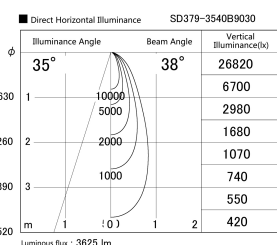

Item no. SD379-3540B9030

Series Name: AMMA Lens type Cylinder Tracklight (SD379)

Installation	Track mount
Type	Lens type tracklight : Cylinder type
Fixture wattage	32W
Beam angle	38deg
Color Temp.	3000K
CRI	Ra>90
Luminous	3625 lm
Body	Die-castaluminumalloy
Body finish	Black
Trim finish	Black
Reflector finish	N/A
IP Rate	IP20
Light source	COB module
Input Voltage	AC220~240V
Dimming Type	Non-Dimmable
Certificate	CE,CCC
Cut Hole	N/A