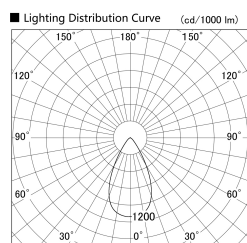

Item no. SD379-3555B9030

Series Name: AMMA Lens type Cylinder Tracklight (SD379)

Installation	Track mount
Type	Lens type tracklight : Cylinder type
Fixture wattage	32W
Beam angle	55deg
Color Temp.	3000K
CRI	Ra>90
Luminous	3631 lm
Body	Die-castaluminumalloy
Body finish	Black
Trim finish	Black
Reflector finish	N/A
IP Rate	IP20
Light source	COB module
Input Voltage	AC220~240V
Dimming Type	Non-Dimmable
Certificate	CE,CCC
Cut Hole	N/A