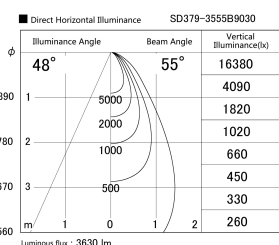

Item no. SD379-3555B9030

Series Name: AMMA Lens type Cylinder Tracklight (SD379)

Installation	Track mount
Type	Lens type tracklight : Cylinder type
Fixture wattage	32W
Beam angle	55deg
Color Temp.	3000K
CRI	Ra>90
Luminous	3631 lm
Body	Die-castaluminumalloy
Body finish	Black
Trim finish	Black
Reflector finish	N/A
IP Rate	IP20
Light source	COB module
Input Voltage	AC220~240V
Dimming Type	Non-Dimmable
Certificate	CE,CCC
Cut Hole	N/A