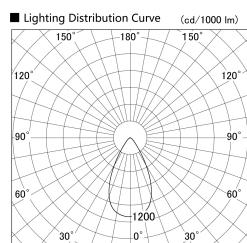

Item no. SD379-3555B9030

Series Name: AMMA Lens type Cylinder Tracklight (SD379)

|                  |                                      |
|------------------|--------------------------------------|
| Installation     | Track mount                          |
| Type             | Lens type tracklight : Cylinder type |
| Fixture wattage  | 32W                                  |
| Beam angle       | 55deg                                |
| Color Temp.      | 3000K                                |
| CRI              | Ra>90                                |
| Luminous         | 3631 lm                              |
| Body             | Die-castaluminumalloy                |
| Body finish      | Black                                |
| Trim finish      | Black                                |
| Reflector finish | N/A                                  |
| IP Rate          | IP20                                 |
| Light source     | COB module                           |
| Input Voltage    | AC220~240V                           |
| Dimming Type     | Non-Dimmable                         |
| Certificate      | CE,CCC                               |
| Cut Hole         | N/A                                  |