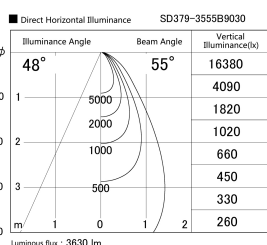

Item no. SD379-3555B9030

Series Name: AMMA Lens type Cylinder Tracklight (SD379)

|                  |                                      |
|------------------|--------------------------------------|
| Installation     | Track mount                          |
| Type             | Lens type tracklight : Cylinder type |
| Fixture wattage  | 32W                                  |
| Beam angle       | 55deg                                |
| Color Temp.      | 3000K                                |
| CRI              | Ra>90                                |
| Luminous         | 3631 lm                              |
| Body             | Die-castaluminumalloy                |
| Body finish      | Black                                |
| Trim finish      | Black                                |
| Reflector finish | N/A                                  |
| IP Rate          | IP20                                 |
| Light source     | COB module                           |
| Input Voltage    | AC220~240V                           |
| Dimming Type     | Non-Dimmable                         |
| Certificate      | CE,CCC                               |
| Cut Hole         | N/A                                  |